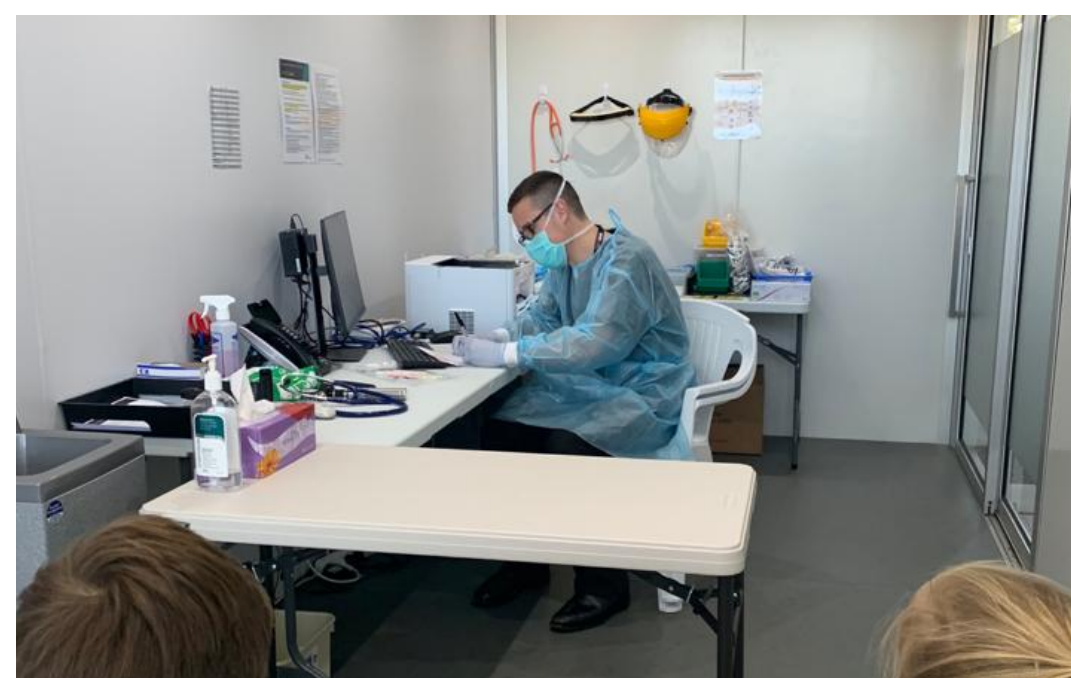

www.spacecube.com
info@spacecube.com

SPACECUBE.